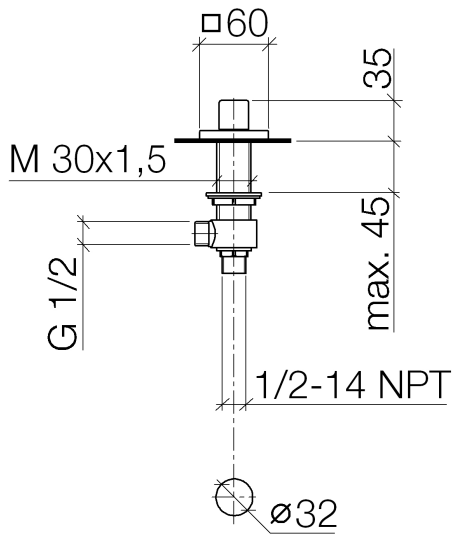

## Bathtub - Symetrics

Deck valve counter-clockwise closing hot - polished chrome

Article number: 20 000 985-00

- Valve hole diameter 1-1/4"
- Flange 2-3/8" x 2-3/8"

## Bathtub - Symetrics

Deck valve counter-clockwise closing hot - polished chrome

Article number: 20 000 985-00

### Dimensional drawing

All dimensions in mm / inch = mm x 0,0394

### Spare parts list

Number	Item Number	Designation	Number of units
1	09 20 98 002-00	handle	1
2	90 17 11 045 04 90	side panel	1
3	90 90 03 204 00 90	top	1
4	09 12 12 043-00	base	1
5	09 14 10 017 90	seal	1
6	04 31 11 004 00 90	pin	1
7	09 27 98 014-00	rosette	1
8	04 23 10 032 78 90	fixing set	1
9	04 17 11 023 10 90	distributor	1
10	09 30 11 059 90	disc	1
11	09 23 10 012 90	nut	1