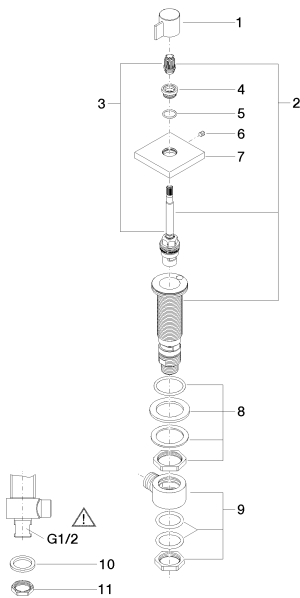

## Bathtub - Symetrics

Deck valve counter-clockwise closing hot - polished chrome

Article number: 20 000 985-00

- Valve hole diameter 1-1/4"
- Flange 2-3/8" x 2-3/8"

### Dimensional drawing

All dimensions in mm / inch = mm x 0,0394

### Flow rate chart

### Spare parts list

Number	Item Number	Designation	Number of units
1	09 20 98 002-00	handle	1
2	90 17 11 045 04 90	side panel	1
3	90 90 03 204 00 90	top	1
4	09 12 12 043-00	base	1
5	09 14 10 017 90	seal	1
6	04 31 11 004 00 90	pin	1
7	09 27 98 014-00	rosette	1
8	04 23 10 032 78 90	fixing set	1
9	04 17 11 023 10 90	distributor	1
10	09 30 11 059 90	disc	1
11	09 23 10 012 90	nut	1