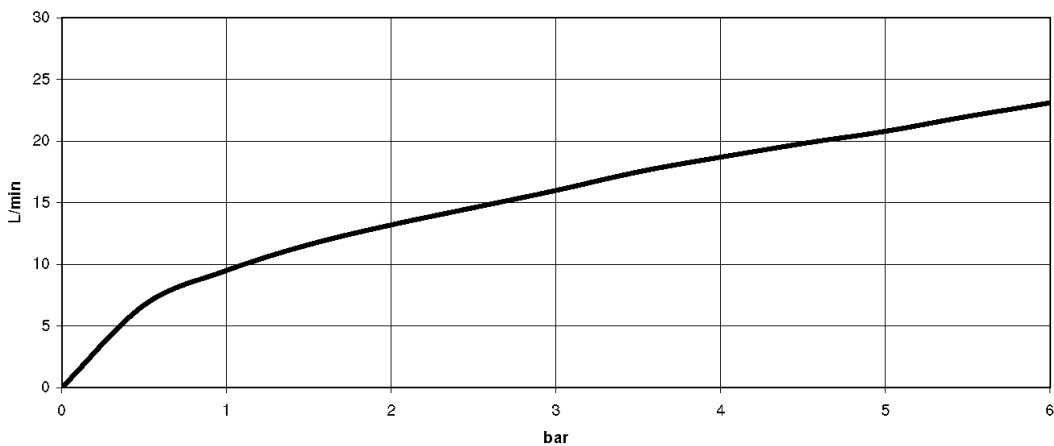

## Bathtub - Symetrics

Deck valve counter-clockwise closing hot - polished chrome

Article number: 20 000 985-00

### Dimensional drawing

All dimensions in mm / inch = mm x 0,0394

### Flow rate chart